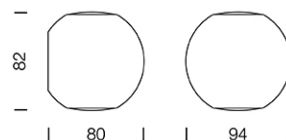

Project :

Sale :

ITEMCODE : LUCCI-W-WW/BK
SERIES : LUCCI
BRAND : LAMPTITUDE INTERNATIONAL
LAMP TYPE : LED
LAMP BASE : 2*LED 3W
DESCRIPTION : WALL LAMP
INSTALLATION : SURFACE MOUNTED WALL
MATERIAL : STEEL
COLOR : WHITE/BLACK
CONTROL GEAR : LED DRIVER INCLUDED
REFLECTOR : N/A

Address line