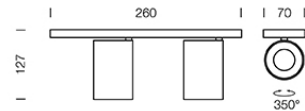

PROJECT : _____

SALE : _____

Lamptitude®
TURN ON YOUR ATTITUDE

Product

Dimension

Specification

ITEM CODE	:	GR-BASE2-BK
SERIES	:	GR-BASE
BRAND	:	LAMPTITUDE
LAMP TYPE	:	HALOGEN OR LED
LAMP BASE	:	2*GU10 MAX 50W
DESCRIPTION	:	CEILING DOWNLIGHT
INSTALLATION	:	CEILING MOUNTED DOWNLIGHT
MATERIAL	:	DIE-CAST ALUMINIUM
COLOR	:	BLACK
CONTROL GEAR	:	N/A
REFLECTOR	:	N/A