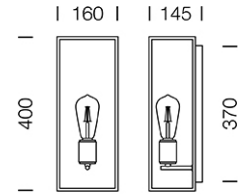

## Dimension

## Specification

ITEM CODE	:	MABULA-W1
SERIES	:	MABULA
BRAND	:	LAMPTITUDE
LAMP TYPE	:	INCANDESCENT OR LED
LAMP BASE	:	1*E27 MAX 60W
DESCRIPTION	:	WALL LAMP
INSTALLATION	:	SURFACE MOUNTED WALL
MATERIAL	:	POWDER COATED STEEL, MARBLE SWIRLING PAINT
COLOR	:	BLACK, WHITE MARBLE
CONTROL GEAR	:	N/A
REFLECTOR	:	N/A