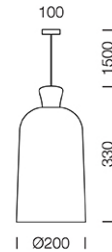

PROJECT : _____

SALE : _____

Lampitude®
TURN ON YOUR ATTITUDE

Product

Dimension

Specification

ITEM CODE	:	BOCCI-PS-CP
SERIES	:	BOCCI
BRAND	:	LAMPTITUDE
LAMP TYPE	:	INCANDESCENT OR LED
LAMP BASE	:	1*E27 MAX 60W
DESCRIPTION	:	HANGING LAMP
INSTALLATION	:	SURFACE MOUNTED BASE
MATERIAL	:	POWDER COATED ALUMINIUM, WOOD
COLOR	:	COPPER
CONTROL GEAR	:	N/A
REFLECTOR	:	N/A