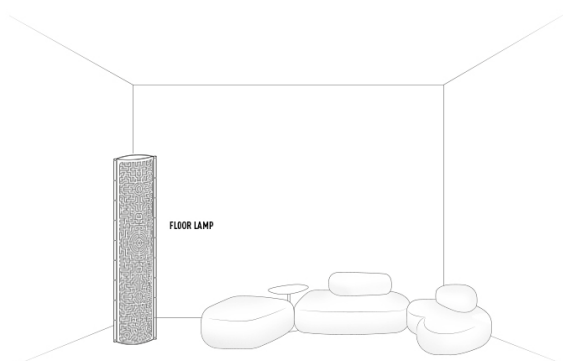

THE LIGHTNING ARCHIVES of Studio Job

Compendium page **58**

PRODOTTI	MISURE	COLORI	CODICE
<p>FLOOR LAMP "TUBE XL"</p> <p>Bulbs E27:</p> <p> 3 X 10W LED Filament</p> <p>Made of: Opalflex® / Cristalflex®</p> <p>With: Dimmer included Brass / Coloured finish profiles</p> <p>Weight: net Kg 4,0 - gross Kg 6,00</p> <p>Package: 37 x 28 x h.168 cm</p> <p>CE IP 20  </p>		<p> LABIRYNTH</p> <p> LOVE PEACE JOY</p> <p> PERISHED</p> <p> BANANAS</p> <p> FAENA ART</p> <p> L'AFRIQUE</p> <p> PEACE SKULL</p>	<p>TUB93PTU0004__LAB</p> <p>TUB93PTU0004__LOV</p> <p>TUB93PTU0004__PER</p> <p>TUB93PTU0004__BAN</p> <p>TUB93PTU0004__FAE</p> <p>TUB93PTU0004__AFQ</p> <p>TUB93PTU0004__PEA</p>

THE LIGHTING ARCHIVES ENTIRE COLLECTION

ENERGY CLASS

This luminaire is compatible with bulbs of the energy classes:

SLAMP:
THE LIGHTNING ARCHIVES

LED  

874/2012

LABIRYNTH

LOVE PEACE JOY