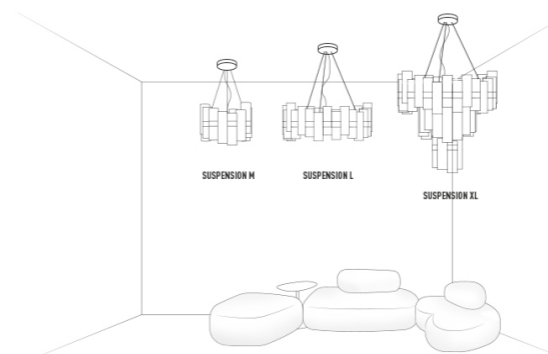

LA LOLLO design by Lorenza Bozzoli

Compendium page 102

PRODOTTI	MISURE	COLORI	CODICE
<p>SUSPENSION XL</p> <p>LED: 130W - 220 -240Vac / 24Vdc 15.000 Lumen - 2700 Kelvin (warm white) CRI > 90 Dimmable with: PWM, 0-10 or Potentiometer Made of: Lentiflex® / Cristalflex® Goldflex® / Pewterflex® Weight: net Kg 8,0 - gross Kg 15 Package: 87 x 81 x h 47 cm</p> <p>CE IP 20  </p>	 <p>h1: maximum cable length</p>	<ul style="list-style-type: none">  LACE LAL87SOS0004LA000  GRADIENT LAL87SOS0004GR000  MACKINTOSH LAL87SOS0004MC000  GOLD-FUMÉ LAL87SOS00040F000  PEWTER WHITE LAL87SOS0004PE000 	
<p>SUSPENSION L</p> <p>LED: 80W - 220 -240Vac / 24Vdc 9.000 Lumen - 2700 Kelvin (warm white) CRI > 90 Dimmable with: PWM, 0-10 or Potentiometer Made of: Lentiflex® / Cristalflex® Goldflex® / Pewterflex® Weight: net Kg 6,0 - gross Kg 13 Package: 87 x 81 x h 47 cm</p> <p>CE IP 20  </p>	 <p>h1: maximum cable length</p>	<ul style="list-style-type: none">  LACE LAL87SOS0003LA000  GRADIENT LAL87SOS0003GR000  MACKINTOSH LAL87SOS0003MC000  GOLD-FUMÉ LAL87SOS00030F000  PEWTER WHITE LAL87SOS0003PE000 	

PRODOTTI	MISURE	COLORI	CODICE
<p>SUSPENSION M</p> <p>LED: 40W - 220 -240Vac / 24Vdc 4.600 Lumen - 2700 Kelvin (warm white) CRI > 90 Dimmable with: PWM, 0-10 or Potentiometer Made of: Lentiflex® / Cristalflex® Goldflex® / Pewterflex® Weight: net Kg 2,8 - gross Kg 5,5 Package: 56 x 56 x h 44 cm</p> <p>CE IP 20  </p>	 <p>h1: maximum cable length</p>	<ul style="list-style-type: none">  LACE LAL87SOS0000LA000  GRADIENT LAL87SOS0000GR000  MACKINTOSH LAL87SOS0000MC000  GOLD-FUMÉ LAL87SOS00000F000  PEWTER WHITE LAL87SOS0000PE000 	

LA LOLLO ENTIRE COLLECTION

ENERGY CLASS

 This luminaire contains built-in LED lamps. A++
A+
A
B
C
D
E } LED 

The lamp cannot be changed in the luminaire.

SLAMP! LA LOLLO 874/2012