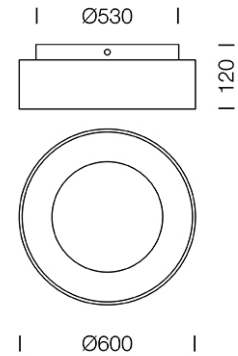

PROJECT : _____
SALE : _____

Lamptitude[®]
TURN ON YOUR ATTITUDE

Product

Dimension

Specification

ITEM CODE	:	WOW-CM
SERIES	:	WOW
BRAND	:	LAMPTITUDE
LAMP TYPE	:	LED
LAMP BASE	:	LED 45W SMD2835 3000K
DESCRIPTION	:	CEILING LAMP
INSTALLATION	:	SURFACE MOUNTED BASE
MATERIAL	:	POWDER COATED ALUMINUM, VENEER, POLYCARBONATE
COLOR	:	WHITE
CONTROL GEAR	:	LED DRIVER INCLUDED
REFLECTOR	:	N/A